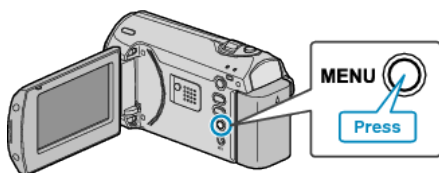

FORMAT SD CARD

Deletes all files on the SD card.

Setting	Details
FILE	Deletes all files on the SD card.
FILE + MANAGEMENT NO	Deletes all files on the SD card and resets the folder and file numbers to "1".

CAUTION:

- Not available for selection when no SD card is inserted.
- All data on the card will be deleted when it is formatted. Copy all files on the card to a PC before formatting.
- Make sure that the battery pack is fully charged or connect the AC adapter as the formatting process may take some time.

Displaying the Item

1 Press MENU to display the menu.