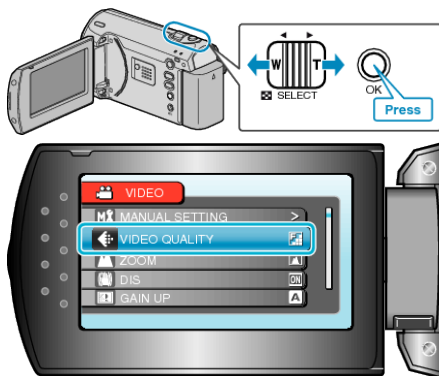

VIDEO QUALITY

Sets the video quality.

Setting	Details
ULTRA FINE	Enables recording in the best picture quality.
FINE	Enables recording in high picture quality.
NORMAL	Enables recording in standard quality.
ECONOMY	Enables long recordings.

Displaying the Item

1 Press MENU to display the menu.

2 Select "VIDEO QUALITY" with the ZOOM/SELECT lever and press OK.

Memo:

- You can also change the video quality from the remaining recording time display. Select the video quality with the slider and press OK.