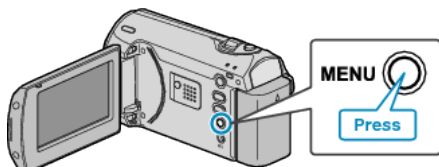

VIDEO QUALITY

Sets the video quality.

Setting	Details
ULTRA FINE	Enables recording in the best picture quality.
FINE	Enables recording in high picture quality.
NORMAL	Enables recording in standard quality.
ECONOMY	Enables long recordings.

Displaying the Item

1 Press MENU to display the menu.

2 Select "VIDEO QUALITY" with the ZOOM/SELECT lever and press OK.

Memo:

- You can also change the video quality from the remaining recording time display. Select the video quality with the slider and press OK.