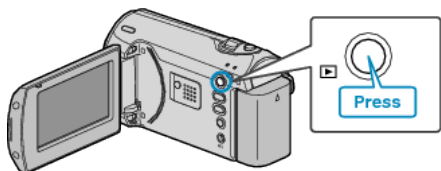

### ON-SCREEN DISPLAY

Sets whether to show on-screen displays such as icons during playback.

Setting	Details
OFF	No display at all.
DISPLAY ALL	Displays everything.
DISPLAY DATE ONLY	Displays the date only.

### Displaying the Item

1 Select the playback mode.

2 Press MENU to display the menu.

3 Select "ON-SCREEN DISPLAY" with the ZOOM/SELECT lever and press OK.