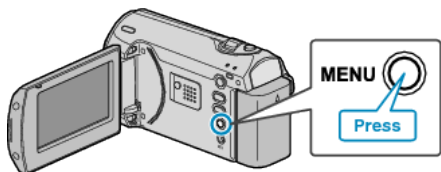

### ON-SCREEN DISPLAY

Sets whether to show on-screen displays such as icons during playback.

Setting	Details
OFF	No display at all.
DISPLAY ALL	Displays everything.
DISPLAY DATE ONLY	Displays the date only.

### Displaying the Item

1 Select the playback mode.

2 Press MENU to display the menu.

3 Select "ON-SCREEN DISPLAY" with the ZOOM/SELECT lever and press OK.