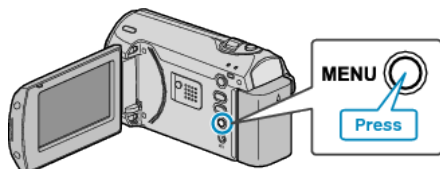

SELECT ASPECT RATIO

Recording with aspect ratio 16:9 or 4:3 can be performed.

Setting	Details
16:9	Sets the aspect ratio to 16:9.
4:3	Sets the aspect ratio to 4:3.

Displaying the Item

1 Press MENU to display the menu.

2 Select "SELECT ASPECT RATIO" with the ZOOM/SELECT lever and press OK.