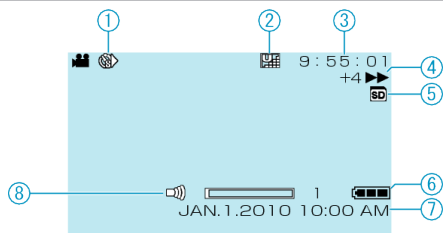

## Playback

- 1** Time-Lapse Recording
- 2** Video Quality
- 3** Scene Counter
- 4** Operation Indicator
- 5** Media
- 6** Battery Indicator
- 7** Date/Time
- 8** Speaker Volume Adjustment