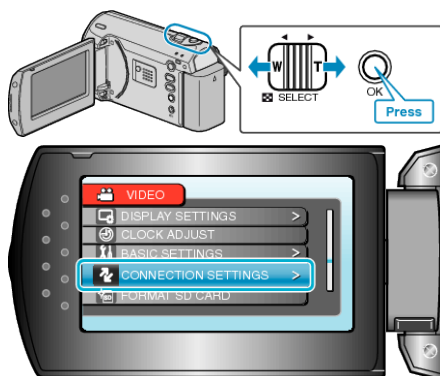

DISPLAY ON TV

Displays icons and date/time on a TV screen.

Setting	Details
OFF	Does not display icons and date/time on TV.
ON	Displays icons and date/time on TV.

Displaying the Item

1 Press MENU to display the menu.

2 Select "CONNECTION SETTINGS" with the ZOOM/SELECT lever and press OK.

3 Select "DISPLAY ON TV" and press OK.