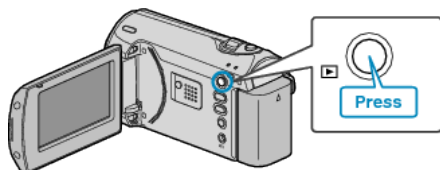

## Protecting All Files

Protects all files.

1 Select the playback mode.

2 Press MENU to display the menu.

3 Select "PROTECT/CANCEL" with the ZOOM/SELECT lever and press OK.

4 Select "PROTECT ALL" and press OK.