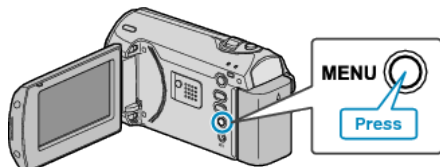

## Protecting All Files

Protects all files.

1 Select the playback mode.

2 Press MENU to display the menu.

3 Select "PROTECT/CANCEL" with the ZOOM/SELECT lever and press OK.

4 Select "PROTECT ALL" and press OK.