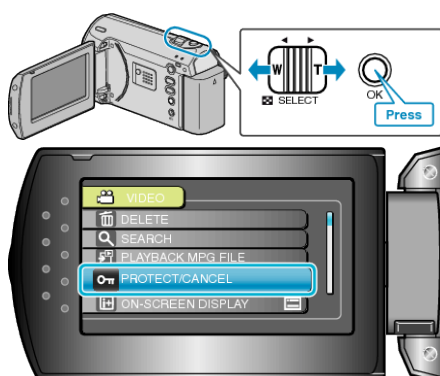

## Protecting All Files

Protects all files.

1 Select the playback mode.

2 Press MENU to display the menu.

3 Select "PROTECT/CANCEL" with the ZOOM/SELECT lever and press OK.

4 Select "PROTECT ALL" and press OK.

5 Select "YES" and press OK.

- After setting, press OK.