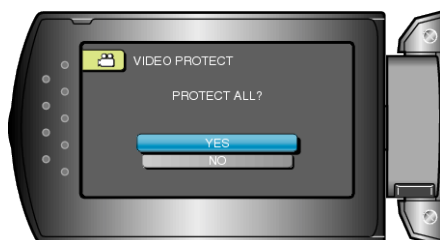

## Protecting All Files

Protects all files.

1 Select the playback mode.

2 Press MENU to display the menu.

3 Select "PROTECT/CANCEL" with the ZOOM/SELECT lever and press OK.

4 Select "PROTECT ALL" and press OK.

5 Select "YES" and press OK.

- After setting, press OK.