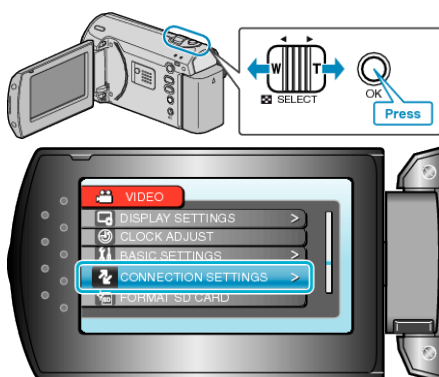

## VIDEO OUTPUT

Sets the aspect ratio (16:9 or 4:3) according to the connecting TV.

Setting	Details
16:9	Select this when connecting to a widescreen TV (16:9).
4:3	Select this when connecting to a conventional TV (4:3).

### Displaying the Item

1 Press MENU to display the menu.

2 Select "CONNECTION SETTINGS" with the ZOOM/SELECT lever and press OK.

3 Select "VIDEO OUTPUT" and press OK.