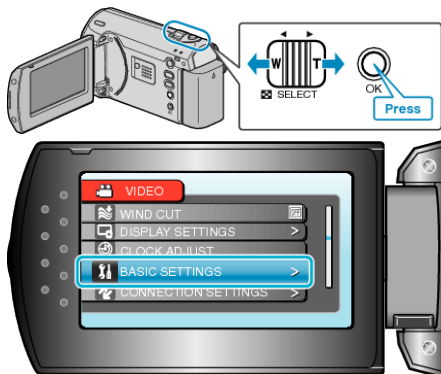

AUTO POWER OFF

Prevents the situation of forgetting to turn off the power when this is set.

Setting	Details
OFF	Power is not turned off even if this unit is not operated for 5 minutes.
ON	Turns off the power automatically if this unit is not operated for 5 minutes.

Memo:

- When using battery, power is turned off automatically if this unit is not operated for 5 minutes.
- When using the AC adapter, this unit goes into standby mode.

Displaying the Item

1 Press MENU to display the menu.

2 Select "BASIC SETTINGS" with the ZOOM/SELECT lever and press OK.

3 Select "AUTO POWER OFF" and press OK.