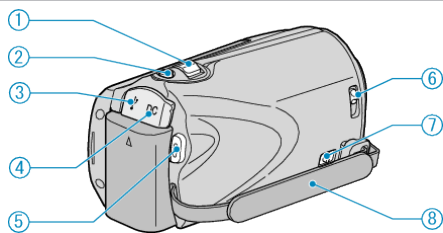

## Rear

### 1 ZOOM/SELECT Lever

- During shooting: Adjusts the shooting range.
- During playback: Performs forward search/reverse search.
- Selects item or file from the menu or index screen.