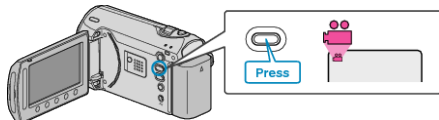

LIGHT (GZ-MS250/GZ-MS240/GZ-MS230)

Turns on/off the light.

Setting	Details
OFF	Does not light up.
AUTO	Lights up automatically when the surrounding is dark.
ON	Lights up at all times.

Displaying the Item

1 Select video mode.

2 Touch to display the menu.

3 Select "LIGHT" and touch .