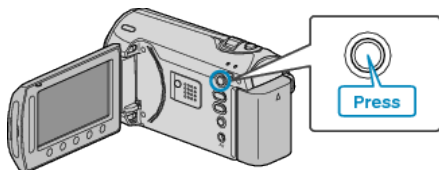

Deleting Playlists

Delete the playlists that you have created.

1 Select the playback mode.

2 Select video mode.

3 Touch **OK** to display the menu.

4 Select "EDIT PLAYLIST" and touch **OK**.

5 Select "DELETE" and touch **OK**.