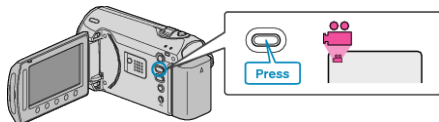

Deleting Playlists

Delete the playlists that you have created.

1 Select the playback mode.

2 Select video mode.

3 Touch **OK** to display the menu.

4 Select "EDIT PLAYLIST" and touch **OK**.

5 Select "DELETE" and touch **OK**.