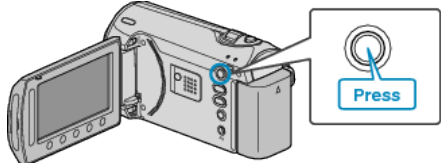

## ON-SCREEN DISPLAY

Sets whether to show on-screen displays such as icons during playback.

Setting	Details
OFF	No display at all.
DISPLAY ALL	Displays everything.
DISPLAY DATE ONLY	Displays the date only.

### Displaying the Item

1 Select the playback mode.

2 Select video mode.

3 Touch **MENU** to display the menu.

4 Select "ON-SCREEN DISPLAY" and touch **OK**.