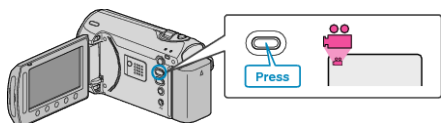

## ON-SCREEN DISPLAY

Sets whether to show on-screen displays such as icons during playback.

Setting	Details
OFF	No display at all.
DISPLAY ALL	Displays everything.
DISPLAY DATE ONLY	Displays the date only.

### Displaying the Item

1 Select the playback mode.

2 Select video mode.

3 Touch **MENU** to display the menu.

4 Select "ON-SCREEN DISPLAY" and touch **OK**.