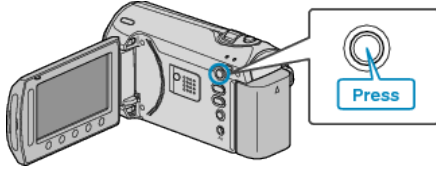

## Playing a Video with Defective Management Information

Plays videos with defective management information.

1 Select the playback mode.

2 Select video mode.

3 Touch  to display the menu.

4 Select "PLAYBACK MPG FILE" and touch .