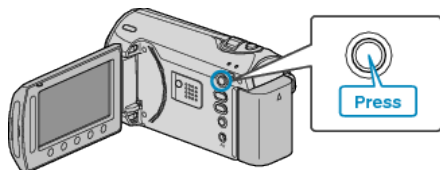

Copying All Files

Copies all videos and still images to another media.

1 Select the playback mode.

2 Select video or still image mode.

3 Touch **OK** to display the menu.

4 Select "EDIT" and touch **OK**.

5 Select "COPY" and touch **OK**.

6 Select the direction of copying and touch **OK**.

(GZ-MS250/GZ-MS240/GZ-MS230)

(GZ-MS210)

• The direction of copying varies with the model.

7 Select "COPY ALL" and touch **OK**.

8 Select "YES" and touch **OK**.