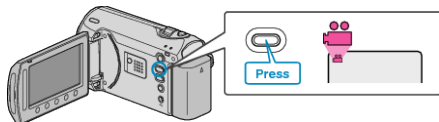

VIDEO QUALITY

Sets the video quality.

Setting	Details
ULTRA FINE	Enables recording in the best picture quality.
FINE	Enables recording in high picture quality.
NORMAL	Enables recording in standard quality.
ECONOMY	Enables long recordings.

Displaying the Item

1 Select video mode.

2 Touch **Ⓜ** to display the menu.

3 Select "VIDEO QUALITY" and touch **ⓧ**.

NOTE:

- You can change the video quality from the remaining recording time display.
Select the video quality with the slider and touch **ⓧ**.