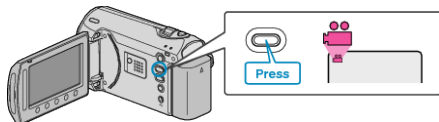

SELECT ASPECT RATIO

Recording with aspect ratio 16:9 or 4:3 can be performed.

Setting	Details
16:9	Sets the aspect ratio to 16:9.
4:3	Sets the aspect ratio to 4:3.

Displaying the Item

1 Select video mode.

2 Touch  to display the menu.

3 Select "SELECT ASPECT RATIO" and touch .