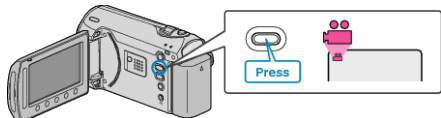

ZOOM

Sets the maximum zoom ratio.

Setting	Details
39x/OPTICAL	Enables zooming up to 39x.
45x/DYNAMIC	Enables zooming up to 45x.
90x/DIGITAL	Enables zooming up to 90x.
800x/DIGITAL	Enables zooming up to 800x.

NOTE:

- You can expand the zoom area without degrading the image quality by using dynamic zoom.
- When digital zoom is used, the image becomes grainy as it is digitally enlarged.

Displaying the Item

1 Select video mode.

2 Touch  to display the menu.

3 Select "ZOOM" and touch .