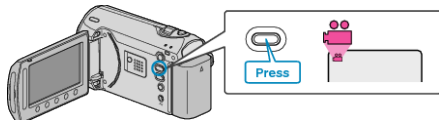

LIGHT

Turns on/off the light.

Setting	Details
OFF	Does not light up.
AUTO	Lights up automatically when the surrounding is dark.
ON	Lights up at all times.

Displaying the Item

1 Select video mode.

2 Touch to display the menu.