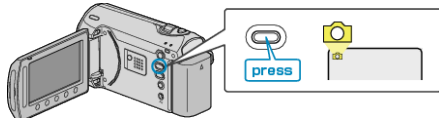

LIGHT

Turns on/off the light.

Setting	Details
OFF	Does not light up.
AUTO	Lights up automatically when the surrounding is dark.
ON	Lights up at all times.

Displaying the Item

1 Select still image mode.

2 Touch  to display the menu.