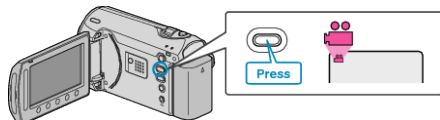

Deleting Playlists

Delete the playlists that you have created.

1 Select the playback mode.

2 Select video mode.

3 Touch **Ⓜ** to display the menu.

4 Select "EDIT PLAYLIST" and touch **Ⓚ**.

5 Select "DELETE" and touch **Ⓚ**.