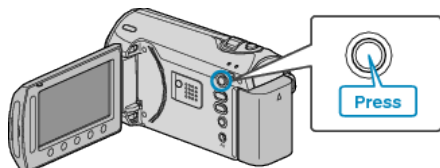

Deleting Playlists

Delete the playlists that you have created.

1 Select the playback mode.

2 Select video mode.

3 Touch **Ⓜ** to display the menu.

4 Select "EDIT PLAYLIST" and touch **Ⓚ**.

5 Select "DELETE" and touch **Ⓚ**.