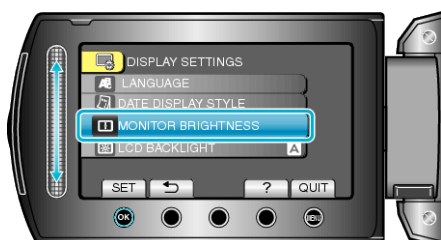

## MONITOR BRIGHTNESS

Sets the brightness of the LCD monitor.

1 Touch  to display the menu.

2 Select "DISPLAY SETTINGS" and touch .

3 Select "MONITOR BRIGHTNESS" and touch .

4 Adjust the brightness of the monitor.

- Slide upward to increase the brightness.
- Slide downward to decrease the brightness.
- After setting, touch .