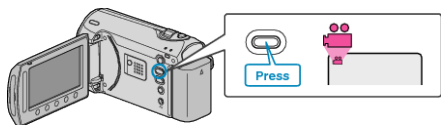

## ZOOM

Sets the maximum zoom ratio.

Setting	Details
39x/OPTICAL	Enables zooming up to 39x.
45x/DYNAMIC	Enables zooming up to 45x.
90x/DIGITAL	Enables zooming up to 90x.
800x/DIGITAL (GZ-MS230)	Enables zooming up to 800x.
900x/DIGITAL (GZ-MS215)	Enables zooming up to 900x.

### NOTE:

- You can expand the zoom area without degrading the image quality by using dynamic zoom.
- When digital zoom is used, the image becomes grainy as it is digitally enlarged.

## Displaying the Item

1 Select video mode.

2 Touch  to display the menu.

3 Select "ZOOM" and touch .