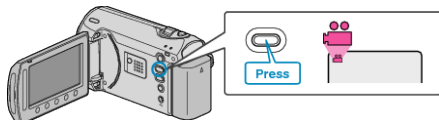

## VIDEO QUALITY

Sets the video quality.

Setting	Details
ULTRA FINE	Enables recording in the best picture quality.
FINE	Enables recording in high picture quality.
NORMAL	Enables recording in standard quality.
ECONOMY	Enables long recordings.

### Displaying the Item

1 Select video mode.

2 Touch  to display the menu.

3 Select "VIDEO QUALITY" and touch .