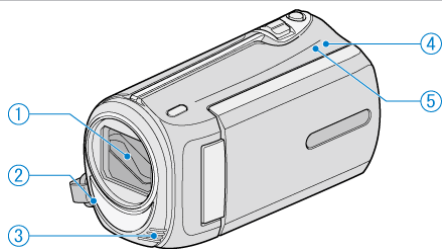

Front**1** Lens/Lens Cover

- Do not touch the lens and lens cover.

2 Light

- Turn on the light when shooting in dark places.

"LIGHT" ( P. 0)

3 Stereo Microphone

- Do not cover the microphone with your fingers during video recording.

4 POWER/CHARGE Lamp

- Lights up: Power "ON"
- Blinks: Charging in progress
- Goes out: Charging finished

5 ACCESS Lamp

- Recording or playback is in progress when the lamp lights up or blinks.
Do not remove the battery pack, AC adapter, or SD card.