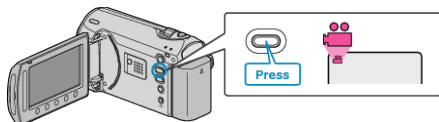

## AUTO SWITCH REC MEDIA

Switches to another recording media to continue recording when the remaining space on the current recording media runs out.

- Recording may be slightly disrupted due to time lag when switching media.

Setting	Details
OFF	Does not switch recording media automatically.
ON	Switches recording media automatically.

### Displaying the Item

- Select video mode.

- Touch  to display the menu.

- Select "AUTO SWITCH REC MEDIA" and touch .