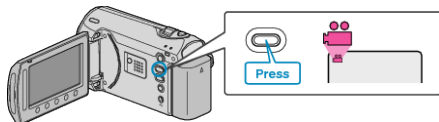

## SELECT ASPECT RATIO

Recording with aspect ratio 16:9 or 4:3 can be performed.

Setting	Details
16:9	Sets the aspect ratio to 16:9.
4:3	Sets the aspect ratio to 4:3.

### Displaying the Item

1 Select video mode.

2 Touch  to display the menu.

3 Select "SELECT ASPECT RATIO" and touch .