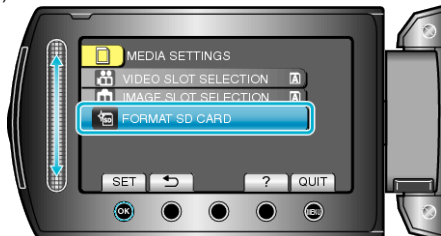

## Displaying the Item

1 Touch **OK** to display the menu.

2 Select "MEDIA SETTINGS" and touch **OK**.

3 Select "FORMAT SD CARD" and touch **OK**.

(GZ-MS230)

(GZ-MS210)

- Select the media to be formatted.