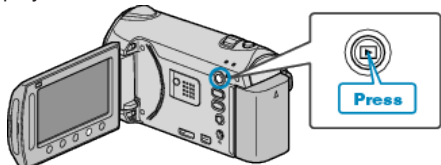

ON-SCREEN DISPLAY

Sets whether to show on-screen displays such as icons during playback.

Setting	Details
OFF	No display at all.
DISPLAY ALL	Displays everything.
DISPLAY DATE ONLY	Displays the date only.

Displaying the Item

1 Select the playback mode.

2 Select video mode.

3 Touch  to display the menu.

4 Select "ON-SCREEN DISPLAY" and touch .