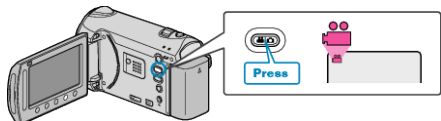

ON-SCREEN DISPLAY

Sets whether to show on-screen displays such as icons during playback.

Setting	Details
OFF	No display at all.
DISPLAY ALL	Displays everything.
DISPLAY DATE ONLY	Displays the date only.

Displaying the Item

1 Select the playback mode.

2 Select video mode.

3 Touch  to display the menu.

4 Select "ON-SCREEN DISPLAY" and touch .