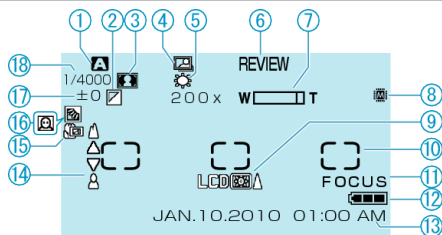

## Common Recording Indications

- 1** Recording Mode
- 2** Effect
- 3** Scene Select
- 4** Auto REC
- 5** White Balance
- 6** Quick Review
- 7** Zoom
- 8** Media
- 9** Monitor Backlight
- 10** Metering Area "SPOT"
- 11** Focus Assist
- 12** Battery Indicator
- 13** Date/Time
- 14** Focus
- 15** Tele Macro
- 16** Backlight Compensation
- : Face Priority AE/AF
- 17** Brightness
- 18** Shutter Speed