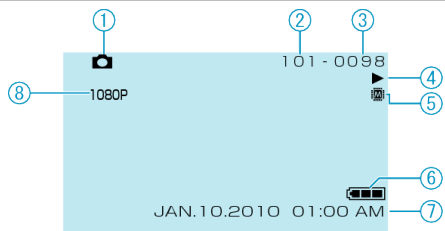

Still Image Playback

- 1 Still Image Mode
- 2 Folder Number
- 3 File Number
- 4 Operation Indicator
- 5 Media
- 6 Battery Indicator
- 7 Date/Time
- 8 Output with 1080p