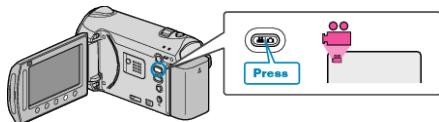

Deleting Playlists

Delete the playlists that you have created.

- 1 Select the playback mode.

- 2 Select video mode.

- 3 Touch  to display the menu.

- 4 Select "EDIT PLAYLIST" and touch .

- 5 Select "DELETE" and touch .

- 6 Select the playlist you want to delete and touch .

- All created playlists will be deleted when "DELETE ALL" is selected.

- 7 Select "YES" and touch .

- After deleting, touch .
- To exit the screen, touch .