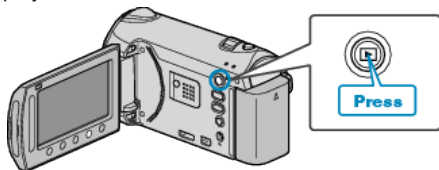

Deleting Playlists

Delete the playlists that you have created.

- 1 Select the playback mode.

- 2 Select video mode.

- 3 Touch  to display the menu.

- 4 Select "EDIT PLAYLIST" and touch .

- 5 Select "DELETE" and touch .