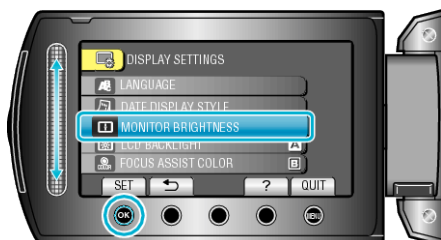

MONITOR BRIGHTNESS

Sets the brightness of the LCD monitor.

1 Touch  to display the menu.

2 Select "DISPLAY SETTINGS" and touch .

3 Select "MONITOR BRIGHTNESS" and touch .

4 Adjust the brightness of the monitor.

- Slide upward to increase the brightness.
- Slide downward to decrease the brightness.
- After setting, touch .