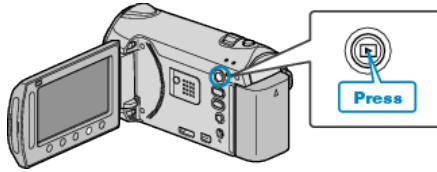

### Copying All Files

Copies all videos and still images to another media.

1 Select the playback mode.

2 Select video or still image mode.

3 Touch **OK** to display the menu.

4 Select "EDIT" and touch **OK**.

5 Select "COPY" and touch **OK**.

6 Select the direction of copying and touch **OK**.

(GZ-HM340/GZ-HM320)

(GZ-HM300)

• The direction of copying varies with the model.

7 Select "COPY ALL" and touch **OK**.

8 Select "YES" and touch **OK**.