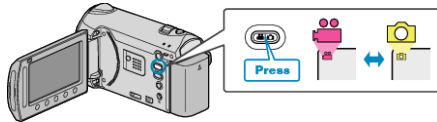

### Copying All Files

Copies all videos and still images to another media.

1 Select the playback mode.

2 Select video or still image mode.

3 Touch **OK** to display the menu.

4 Select "EDIT" and touch **OK**.

5 Select "COPY" and touch **OK**.

6 Select the direction of copying and touch **OK**.

(GZ-HM340/GZ-HM320)

(GZ-HM300)

• The direction of copying varies with the model.

7 Select "COPY ALL" and touch **OK**.

8 Select "YES" and touch **OK**.