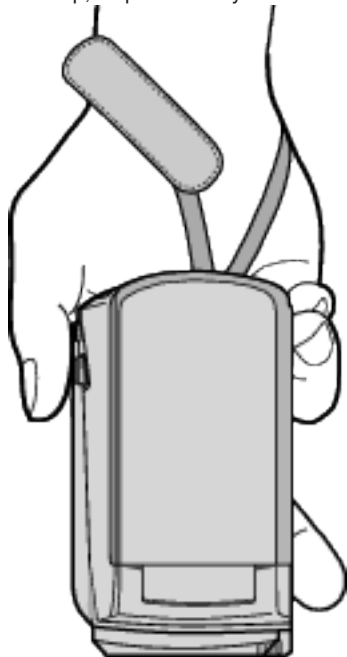

Using the Hand Strap

When using the hand strap, loop it around your wrist.

Removing the Strap

- While pressing ①, pull ② and remove the strap.

Attaching the Strap

- Push in firmly until it clicks into place.