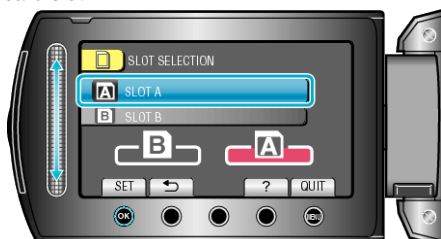

### Displaying the Item

1 Touch to display the menu.

2 Select "MEDIA SETTINGS" and touch .

3 Select "FORMAT SD CARD" and touch .

4 GZ-HM310/GZ-HM300  
Select the card slot.

• For GZHM330, proceed to step 5.

5 Select the setting and touch .

6 Select "YES" and touch .

• After formatting, touch .