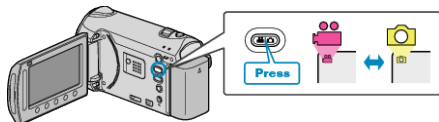

Deleting Folders in the USB External Hard Disk Drive

1 Select video or still image mode.

2 Select "DELETE" and touch **OK**.

3 Select the desired folder and touch **OK**.

4 Select "DELETE" and touch **OK**.

- After deleting, touch **OK**.