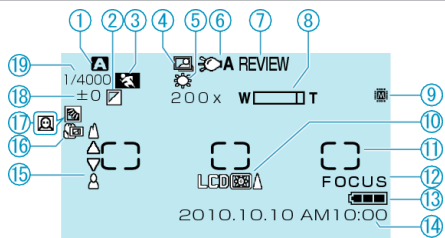

## Common Recording Indications

- 1** Recording Mode
- 2** Effect
- 3** Scene Select
- 4** Auto REC
- 5** White Balance
- 6** Light (GZ-HM330)
- 7** Quick Review
- 8** Zoom
- 9** Media
- 10** Monitor Backlight
- 11** Metering Area "SPOT"
- 12** Focus Assist
- 13** Battery Indicator
- 14** Date/Time
- 15** Focus
- 16** Tele Macro
- 17** Backlight Compensation
- Face Priority AE/AF
- 18** Brightness
- 19** Shutter Speed