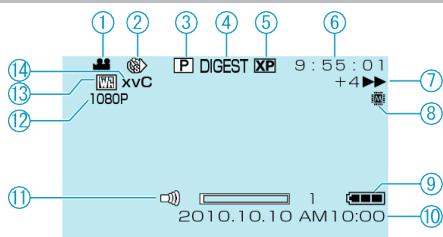

## Video Playback

- 1** Video Mode
- 2** Time-Lapse Recording
- 3** Playlist Playback
- 4** Digest Playback
- 5** Video Quality
- 6** Scene Counter
- 7** Operation Indicator
  - The number on the left shows the speed of forward/reverse search.
- 8** Media
- 9** Battery Indicator
- 10** Date/Time
- 11** Speaker Volume Adjustment
- 12** Output with 1080p
- 13** Wipe/Fader
- 14** x.v.Color