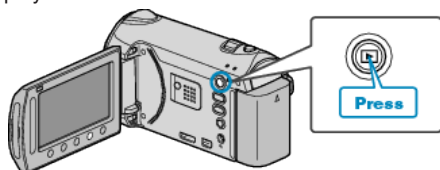

## Deleting Playlists

Delete the playlists that you have created.

- 1 Select the playback mode.

- 2 Select video mode.

- 3 Touch  to display the menu.

- 4 Select "EDIT PLAYLIST" and touch .

- 5 Select "DELETE" and touch .