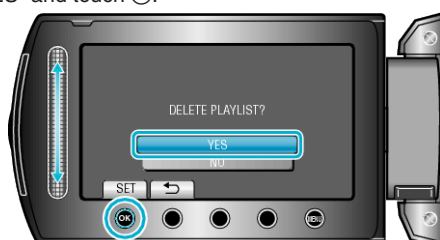

- After deleting, touch .
- To exit the screen, touch .