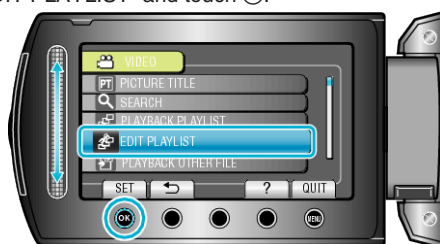

## Deleting Playlists

Delete the playlists that you have created.

- 1 Select the playback mode.

- 2 Select video mode.

- 3 Touch  to display the menu.

- 4 Select "EDIT PLAYLIST" and touch .

- 5 Select "DELETE" and touch .

- 6 Select the playlist you want to delete and touch .

- All created playlists will be deleted when "DELETE ALL" is selected.

- 7 Select "YES" and touch .

- After deleting, touch .
- To exit the screen, touch .