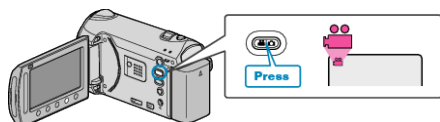

## Deleting Playlists

Delete the playlists that you have created.

- 1 Select the playback mode.

- 2 Select video mode.

- 3 Touch  to display the menu.

- 4 Select "EDIT PLAYLIST" and touch .

- 5 Select "DELETE" and touch .

- 6 Select the playlist you want to delete and touch .

- All created playlists will be deleted when "DELETE ALL" is selected.

- 7 Select "YES" and touch .

- After deleting, touch .
- To exit the screen, touch .