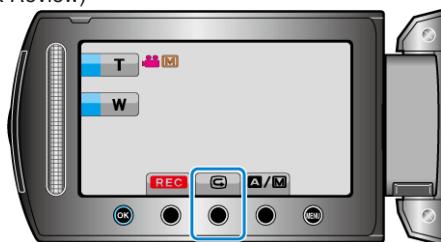

### Checking the Captured Image Immediately

You can check the most recently captured images while in the recording mode. (Quick Review)

---

**Memo:**

- You can also delete the image after checking.
  - Quick Review can no longer recall the most recently captured image once the power is turned off.  
Use the playback mode to check the image in this case.
-