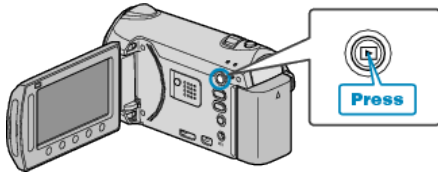

Playing a Video with Defective Management Information

Plays videos with defective management information.

- 1 Select the playback mode.

- 2 Select video mode.

- 3 Touch  to display the menu.

- 4 Select "PLAYBACK OTHER FILE" and touch .

- 5 Select the desired video and touch .