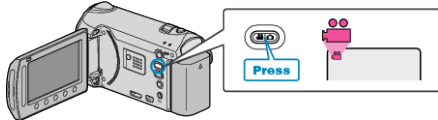

Playing a Video with Defective Management Information

Plays videos with defective management information.

- 1 Select the playback mode.

- 2 Select video mode.

- 3 Touch  to display the menu.

- 4 Select "PLAYBACK OTHER FILE" and touch .

- 5 Select the desired video and touch .