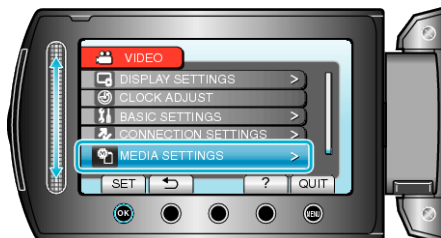

ERASE ALL DATA

Execute this process when disposing of this unit or passing it to another person.

1 Touch **OK** to display the menu.

2 Select "MEDIA SETTINGS" and touch **OK**.

3 Select "ERASE ALL DATA" and touch **OK**.