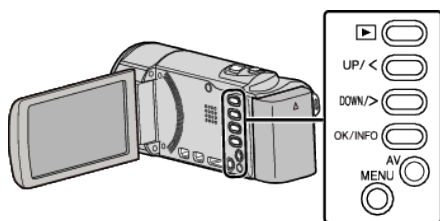

CLOCK ADJUST

Resets the current time or sets to the local time when using this unit overseas.

Setting	Details
CLOCK SETTING	Resets the current time or changes the settings.
AREA SETTING	Sets to the local time when using this unit overseas simply by selecting the destination.
DST SETTING	Sets whether daylight saving time is observed at the travel destination.

Memo :

- Daylight saving time is the system of setting the clock 1 hour ahead for a fixed period in summer. It is used mainly in the Western countries.

Displaying the Item

Memo :

To select/move cursor towards up/left or down/right, press the button UP/< or DOWN/>.