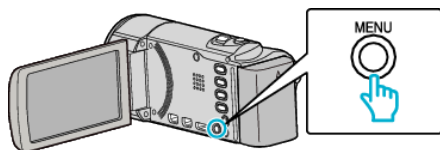

1. 1 Press MENU.