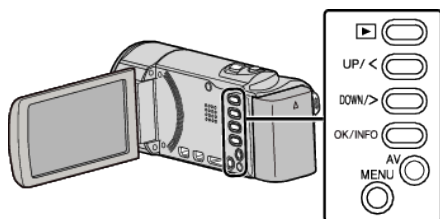

AUTO POWER OFF

Prevents the situation of forgetting to turn off the power when this is set.

Setting	Details
OFF	Power is not turned off even if this unit is not operated for 5 minutes.
ON	Turns off the power automatically if this unit is not operated for 5 minutes.

Memo :

- When using battery, power is turned off automatically if this unit is not operated for 5 minutes.
- When using the AC adapter, this unit goes into standby mode.

Displaying the Item

Memo :

To select/move cursor towards up/left or down/right, press the button UP/< or DOWN/>.