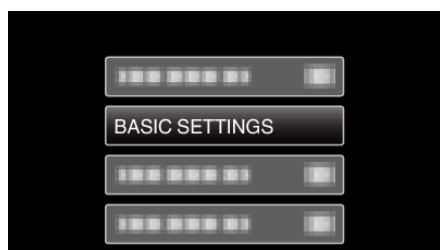

2 Select "BASIC SETTINGS" and press OK.