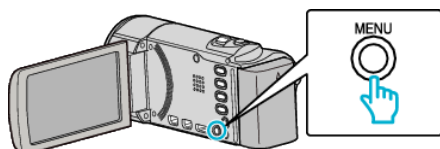

1 Press MENU.