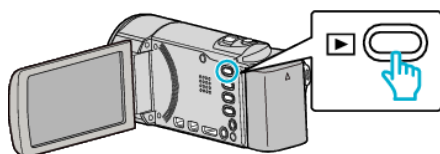

## Protecting All Files

Protects all files.

### Memo :

To select/move cursor towards up/left or down/right, press the button UP/< or DOWN/>.

- 1 Select the playback mode.

- 2 Press MENU.

- 3 Select "PROTECT/CANCEL" and press OK.

- 4 Select "PROTECT ALL" and press OK.