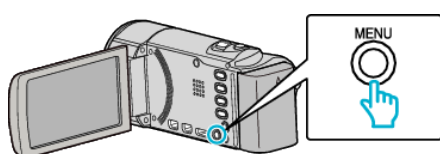

### Memo :

To select/move cursor towards up/left or down/right, press the button UP/< or DOWN/>.

- 1 Select the playback mode.

- 2 Press MENU.

- 3 Select "PROTECT/CANCEL" and press OK.

- 4 Select "PROTECT ALL" and press OK.