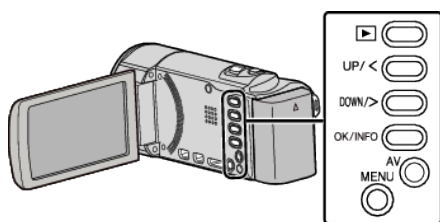

### Memo :

To select/move cursor towards up/left or down/right, press the button UP/< or DOWN/>.

- 1 Select the playback mode.

- 2 Press MENU.

- 3 Select "PROTECT/CANCEL" and press OK.

- 4 Select "PROTECT ALL" and press OK.