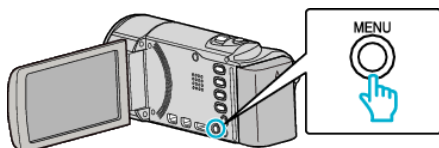

## MONITOR BRIGHTNESS

Sets the brightness of the LCD monitor.

| Setting | Details   |
|---------|---|
| 4       | Brightens the backlight of the monitor regardless of the surrounding conditions.            |
| 3       | Sets to the standard brightness.  |
| 2       | Darkens the backlight of the monitor regardless of the surrounding conditions.              |
| 1       | Sets to dim brightness.<br>Helps to save battery life when selected.                        |
| AUTO    | Sets the brightness automatically to "4" when using outdoors and to "3" when using indoors. |

### Displaying the Item

**Memo :** \_\_\_\_\_

To select/move cursor towards up/left or down/right, press the button UP/< or DOWN/>.

1 Press MENU.

2 Select "DISPLAY SETTINGS" and press OK.

3 Select "MONITOR BRIGHTNESS" and press OK.