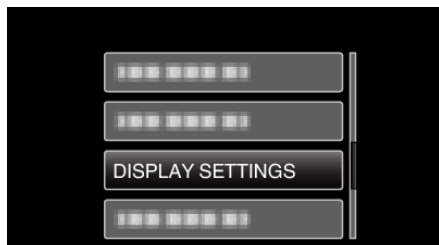

### Displaying the Item

**Memo :** \_\_\_\_\_

To select/move cursor towards up/left or down/right, press the button UP/< or DOWN/>.

1 Press MENU.

2 Select "DISPLAY SETTINGS" and press OK.

3 Select "MONITOR BRIGHTNESS" and press OK.