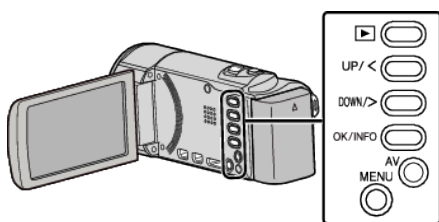

## MONITOR BRIGHTNESS

Sets the brightness of the LCD monitor.

| Setting | Details   |
|---------|---|
| 4       | Brightens the backlight of the monitor regardless of the surrounding conditions.            |
| 3       | Sets to the standard brightness.  |
| 2       | Darkens the backlight of the monitor regardless of the surrounding conditions.              |
| 1       | Sets to dim brightness.<br>Helps to save battery life when selected.                        |
| AUTO    | Sets the brightness automatically to "4" when using outdoors and to "3" when using indoors. |

### Displaying the Item

**Memo :** \_\_\_\_\_

To select/move cursor towards up/left or down/right, press the button UP/< or DOWN/>.

1 Press MENU.

2 Select "DISPLAY SETTINGS" and press OK.

3 Select "MONITOR BRIGHTNESS" and press OK.