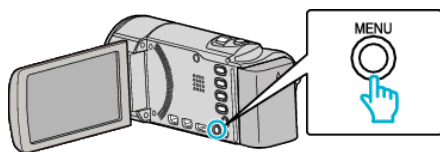

REC MEDIA SETTING (GZ-HM50)

Sets the recording/playback media of videos.

Setting	Details
BUILT-IN MEMORY	Records videos to this unit's built-in memory.
SD CARD	Records videos to the SD card.

Displaying the Item

Memo : _____

To select/move cursor towards up/left or down/right, press the button UP/< or DOWN/>.

1 Press MENU.

2 Select "REC MEDIA SETTING" and press OK.