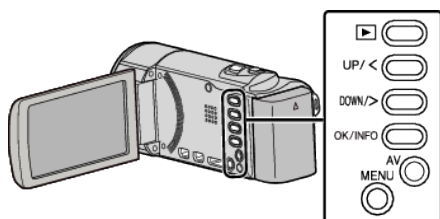

REC MEDIA SETTING (GZ-HM50)

Sets the recording/playback media of videos.

Setting	Details
BUILT-IN MEMORY	Records videos to this unit's built-in memory.
SD CARD	Records videos to the SD card.

Displaying the Item

Memo : _____

To select/move cursor towards up/left or down/right, press the button UP/< or DOWN/>.

1 Press MENU.

2 Select "REC MEDIA SETTING" and press OK.