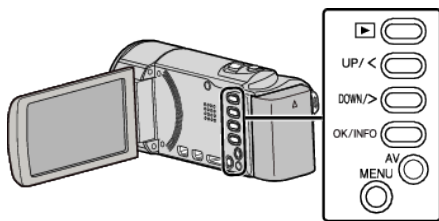

FORMAT SD CARD

Deletes all files on the SD card.

Setting	Details
FILE	Deletes all files on the SD card.
FILE + MANAGEMENT NO	Deletes all files on the SD card and resets the folder and file numbers to "1".

Caution :

- Not available for selection when no SD card is inserted.
- All data on the card will be deleted when it is formatted. Copy all files on the card to a computer before formatting.
- Make sure that the battery pack is fully charged or connect the AC adapter as the formatting process may take some time.

Displaying the Item

Memo :

To select/move cursor towards up/left or down/right, press the button UP/< or DOWN/>.

1 Press MENU.

2 Select "MEDIA SETTINGS" and press OK.

3 Select "FORMAT SD CARD" and press OK.