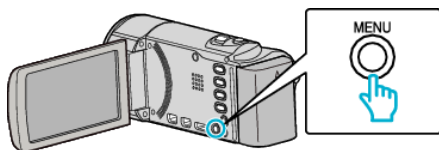

Caution :

- Not available for selection when no SD card is inserted.
- All data on the card will be deleted when it is formatted. Copy all files on the card to a computer before formatting.
- Make sure that the battery pack is fully charged or connect the AC adapter as the formatting process may take some time.

Displaying the Item

Memo :

To select/move cursor towards up/left or down/right, press the button UP/< or DOWN/>.

1 Press MENU.

2 Select "MEDIA SETTINGS" and press OK.

3 Select "FORMAT SD CARD" and press OK.