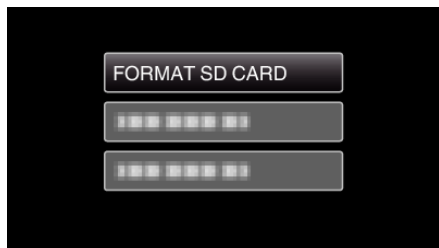

Displaying the Item

Memo :

To select/move cursor towards up/left or down/right, press the button UP/< or DOWN/>.

1 Press MENU.

2 Select "MEDIA SETTINGS" and press OK.

3 Select "FORMAT SD CARD" and press OK.

4 Select the desired setting and press OK.

5 Select "YES" and press OK.