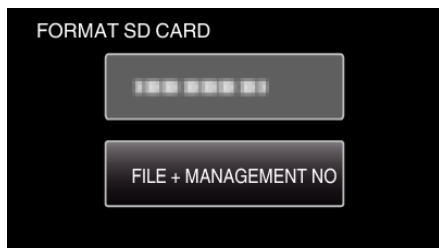

Displaying the Item

Memo :

To select/move cursor towards up/left or down/right, press the button UP/< or DOWN/>.

1 Press MENU.

2 Select "MEDIA SETTINGS" and press OK.

3 Select "FORMAT SD CARD" and press OK.

4 Select the desired setting and press OK.

5 Select "YES" and press OK.