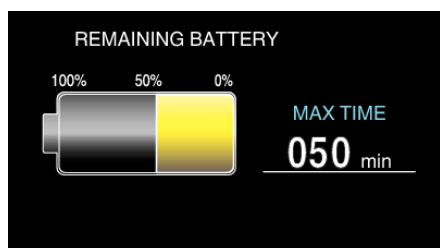

### Memo :

To select/move cursor towards up/left or down/right, press the button UP/< or DOWN/>.

- 1 Open the LCD monitor.

- 2 Press OK/INFO.

- 3 Display the remaining recording time.

- Only the remaining recording time of the media selected in "REC MEDIA SETTING" is displayed. (GZ-HM50)
- To display the remaining battery power, press OK/INFO.
- To exit the display, press MENU.

- 4 Display the remaining battery power.

- To exit the display, press OK/INFO.
- Remaining battery power will not be displayed when the AC adapter is connected.