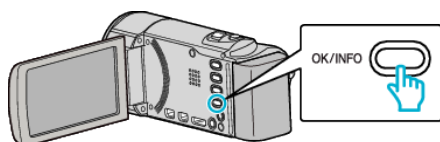

### Memo :

To select/move cursor towards up/left or down/right, press the button UP/< or DOWN/>.

- 1 Open the LCD monitor.

- 2 Press OK/INFO.

- 3 Display the remaining recording time.

- Only the remaining recording time of the media selected in "REC MEDIA SETTING" is displayed. (GZ-HM50)
- To display the remaining battery power, press OK/INFO.
- To exit the display, press MENU.

- 4 Display the remaining battery power.

- To exit the display, press OK/INFO.
- Remaining battery power will not be displayed when the AC adapter is connected.