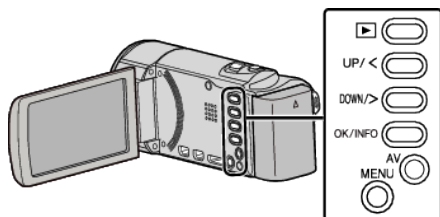

## Remaining Recording Time/Battery Power

You can check the remaining video recording time on the built-in memory (GZ-HM50) and SD card as well as the remaining battery power.

### Memo :

To select/move cursor towards up/left or down/right, press the button UP/< or DOWN/>.

- 1 Open the LCD monitor.

- 2 Press OK/INFO.

- 3 Display the remaining recording time.

- Only the remaining recording time of the media selected in "REC MEDIA SETTING" is displayed. (GZ-HM50)
- To display the remaining battery power, press OK/INFO.
- To exit the display, press MENU.

- 4 Display the remaining battery power.

- To exit the display, press OK/INFO.
- Remaining battery power will not be displayed when the AC adapter is connected.